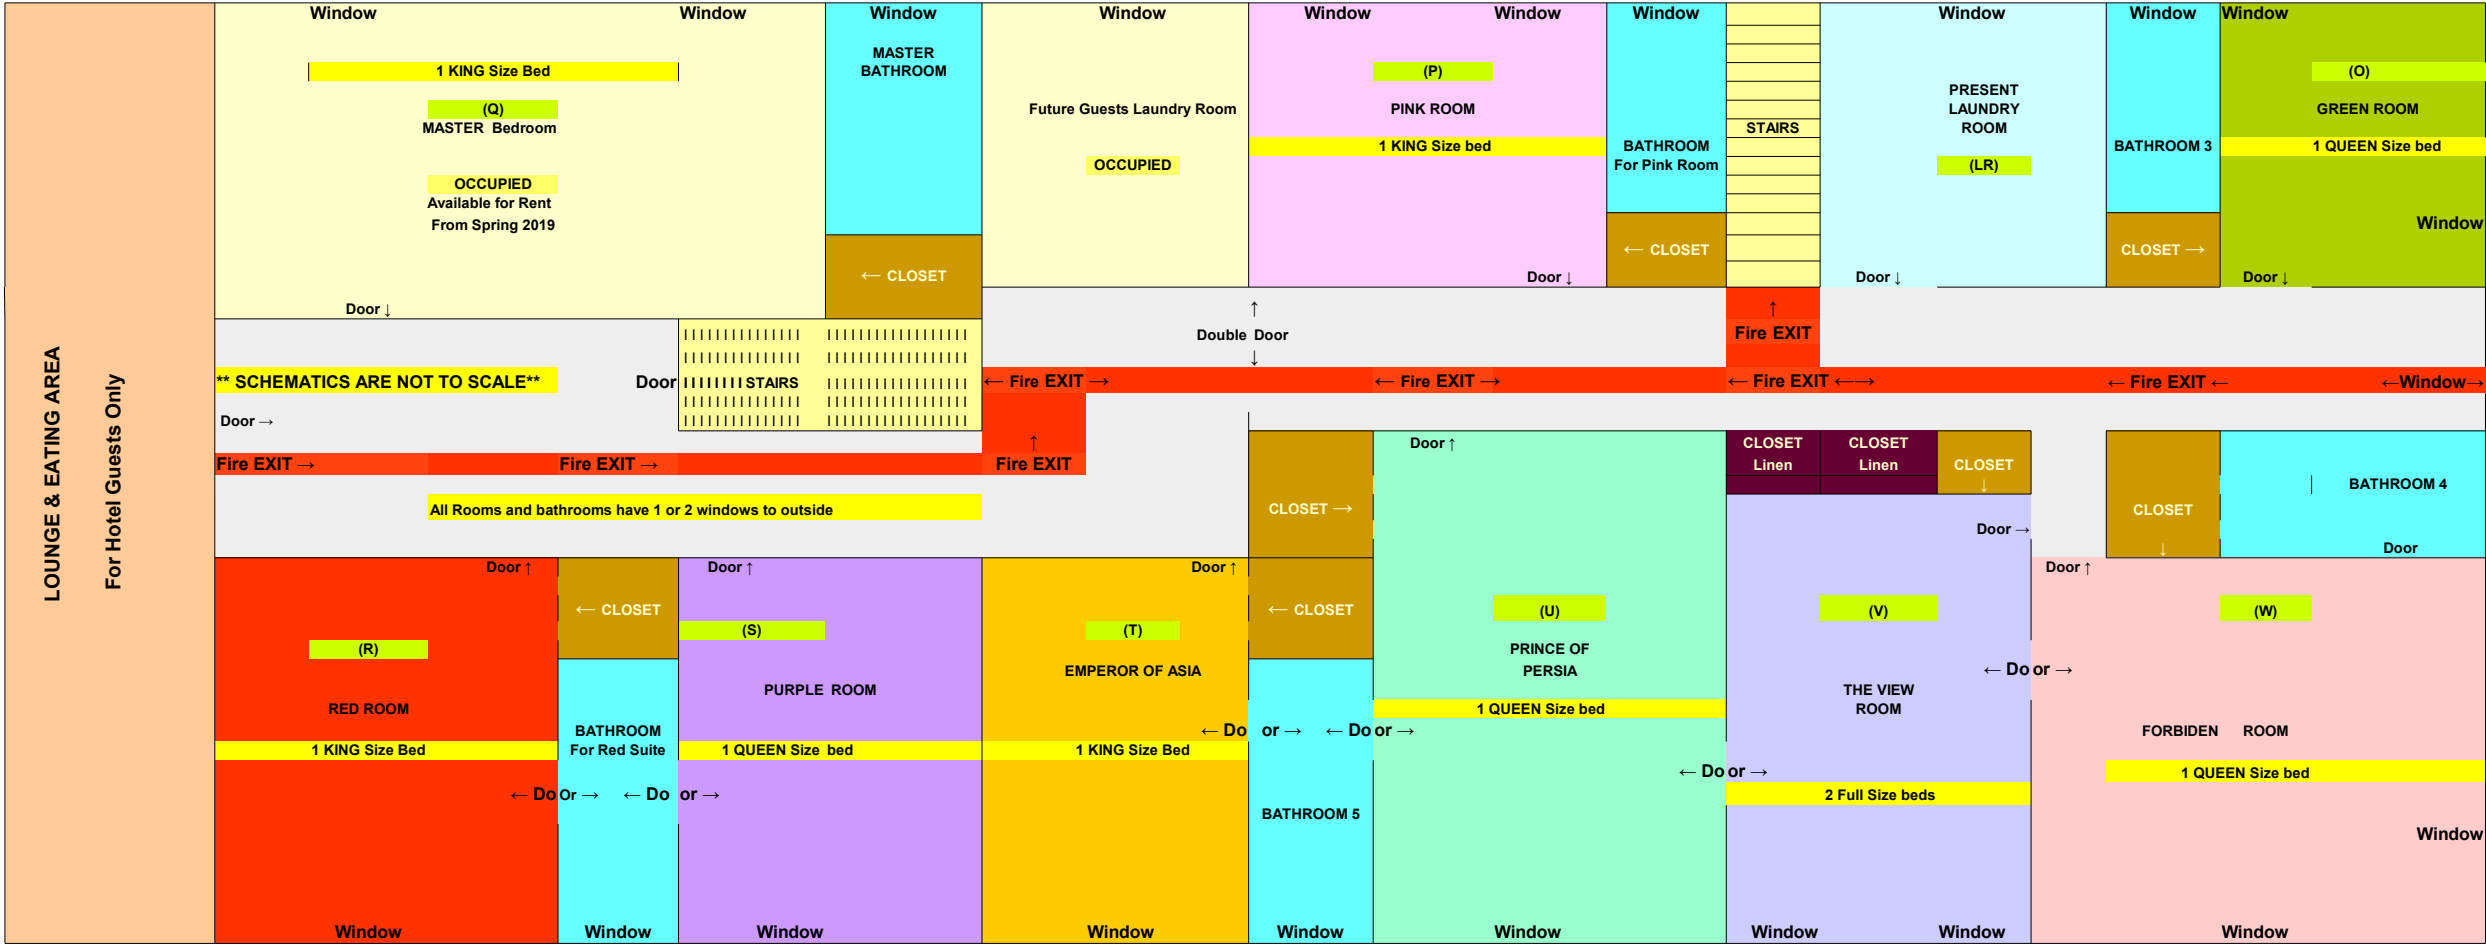

EMPIRE HOUSE HOTEL FLOOR-PLAN AND EMERGENCY EXITS

Note: Plan is not to scale

EMPIRE HOUSE HOTEL FLOOR-PLAN AND EMERGENCY EXITS

April	1 st	2 nd	3 rd	4 th	5 th	6 th	7 th	8 th	9 th	10 th	11 th	12 th	13 th	14 th	15 th	16 th	17 th	18 th	19 th	20 th	21 st	22 nd	23 rd	24 th	25 th	26 th	27 th	28 th	29 th	30 th	31 st	
Pink Room																																
Green Room																																
Forbidden Room																																
Singles Room																																
Prince of Persia																																
Prince of Asia																																
Bunk Bed Room																																
Red Room																																

Note: Plan is not to scale